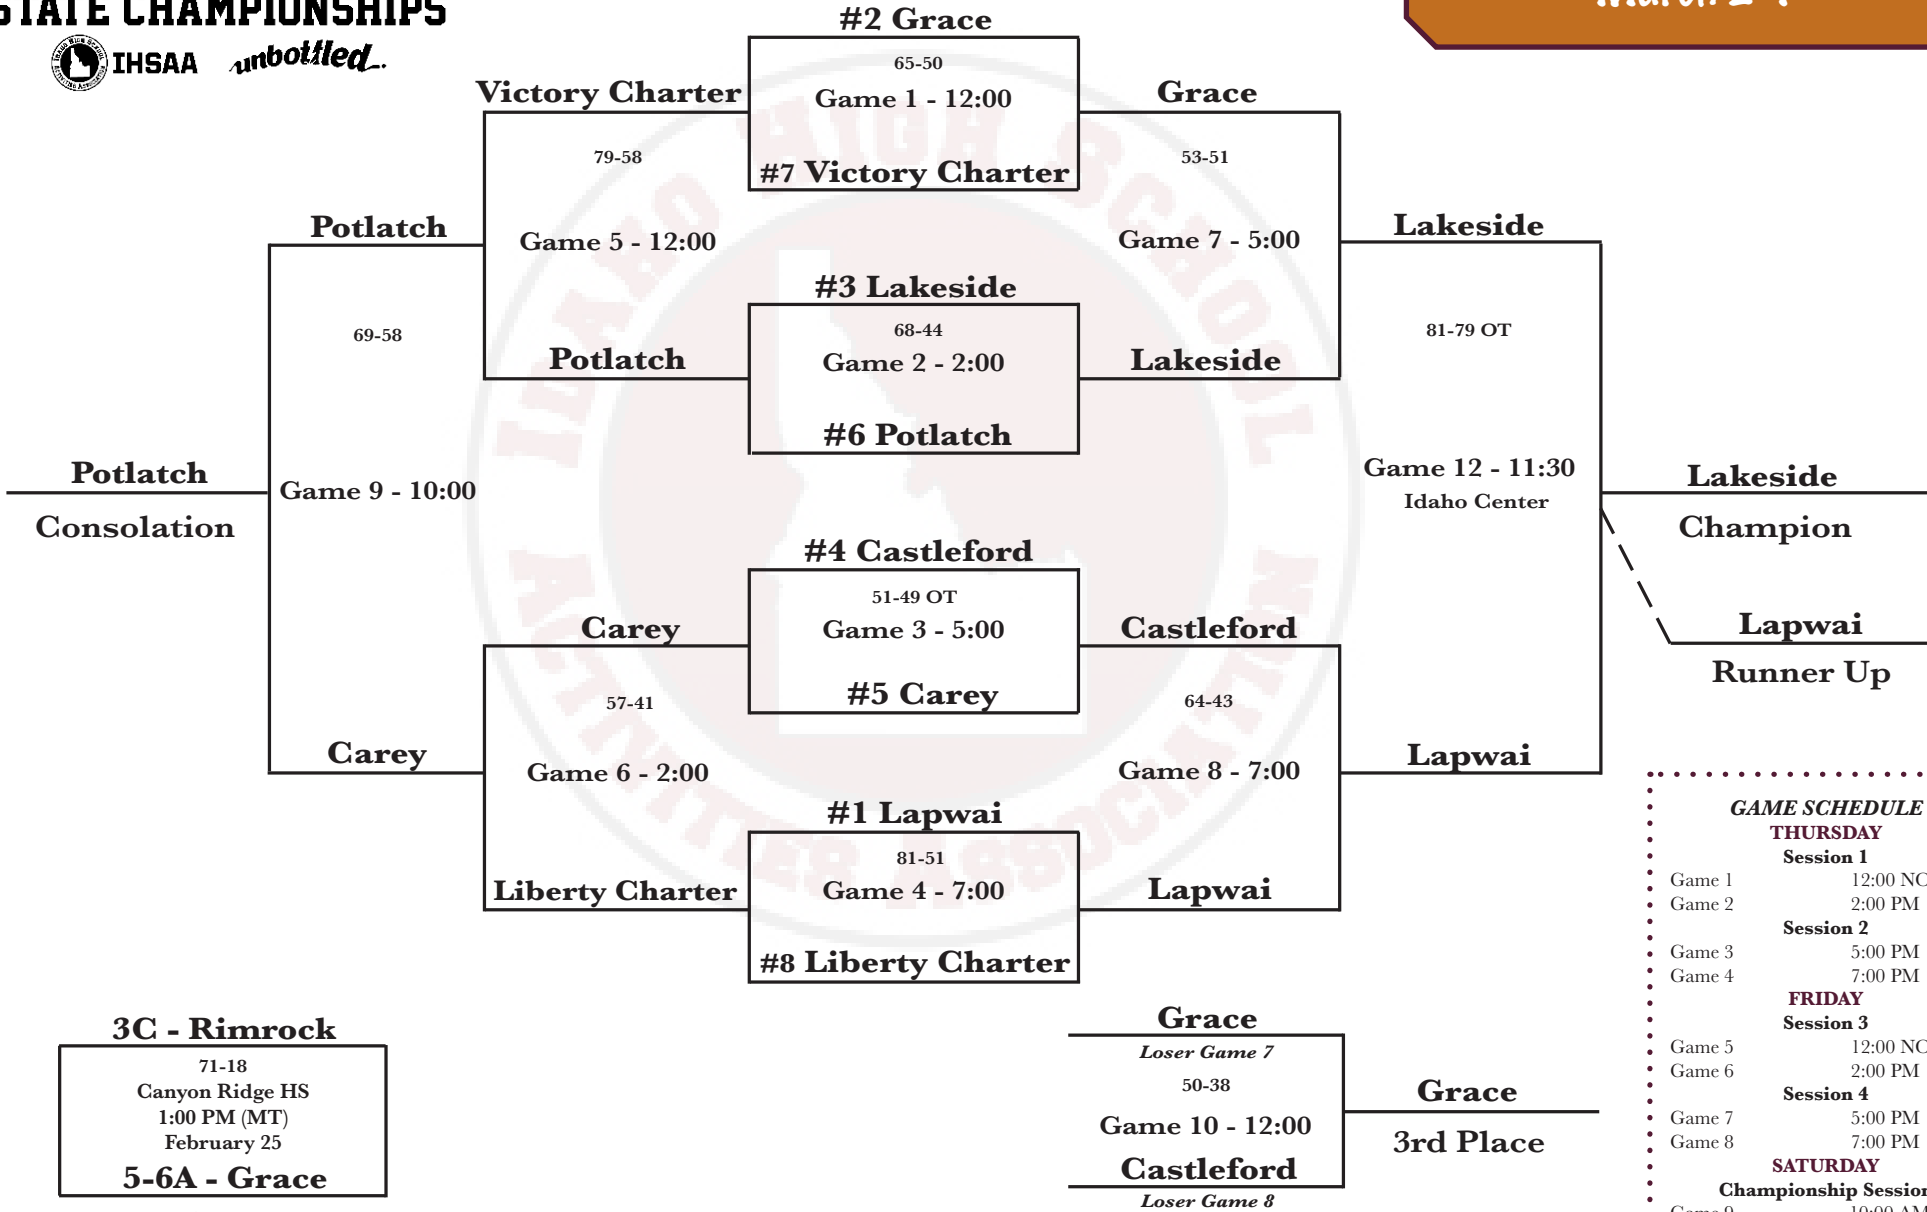

**1A DI Boys  
Real Dairy Shootout  
Vallivue HS, Caldwell  
March 2-4**

**3C - Rimrock**  
 71-18  
 Canyon Ridge HS  
 1:00 PM (MT)  
 February 25  
**5-6A - Grace**

*State Play-In Game*

**Grace**  
 Loser Game 7  
 50-38  
**Game 10 - 12:00**  
**Castleford**  
 Loser Game 8

GAME SCHEDULE	
<b>THURSDAY</b>	
<b>Session 1</b>	
Game 1	12:00 NOON
Game 2	2:00 PM
<b>Session 2</b>	
Game 3	5:00 PM
Game 4	7:00 PM
<b>FRIDAY</b>	
<b>Session 3</b>	
Game 5	12:00 NOON
Game 6	2:00 PM
<b>Session 4</b>	
Game 7	5:00 PM
Game 8	7:00 PM
<b>SATURDAY</b>	
<b>Championship Session</b>	
Game 9	10:00 AM
Game 10	12:00 NOON
*Game 12	11:30 AM
*Ford Idaho Center	